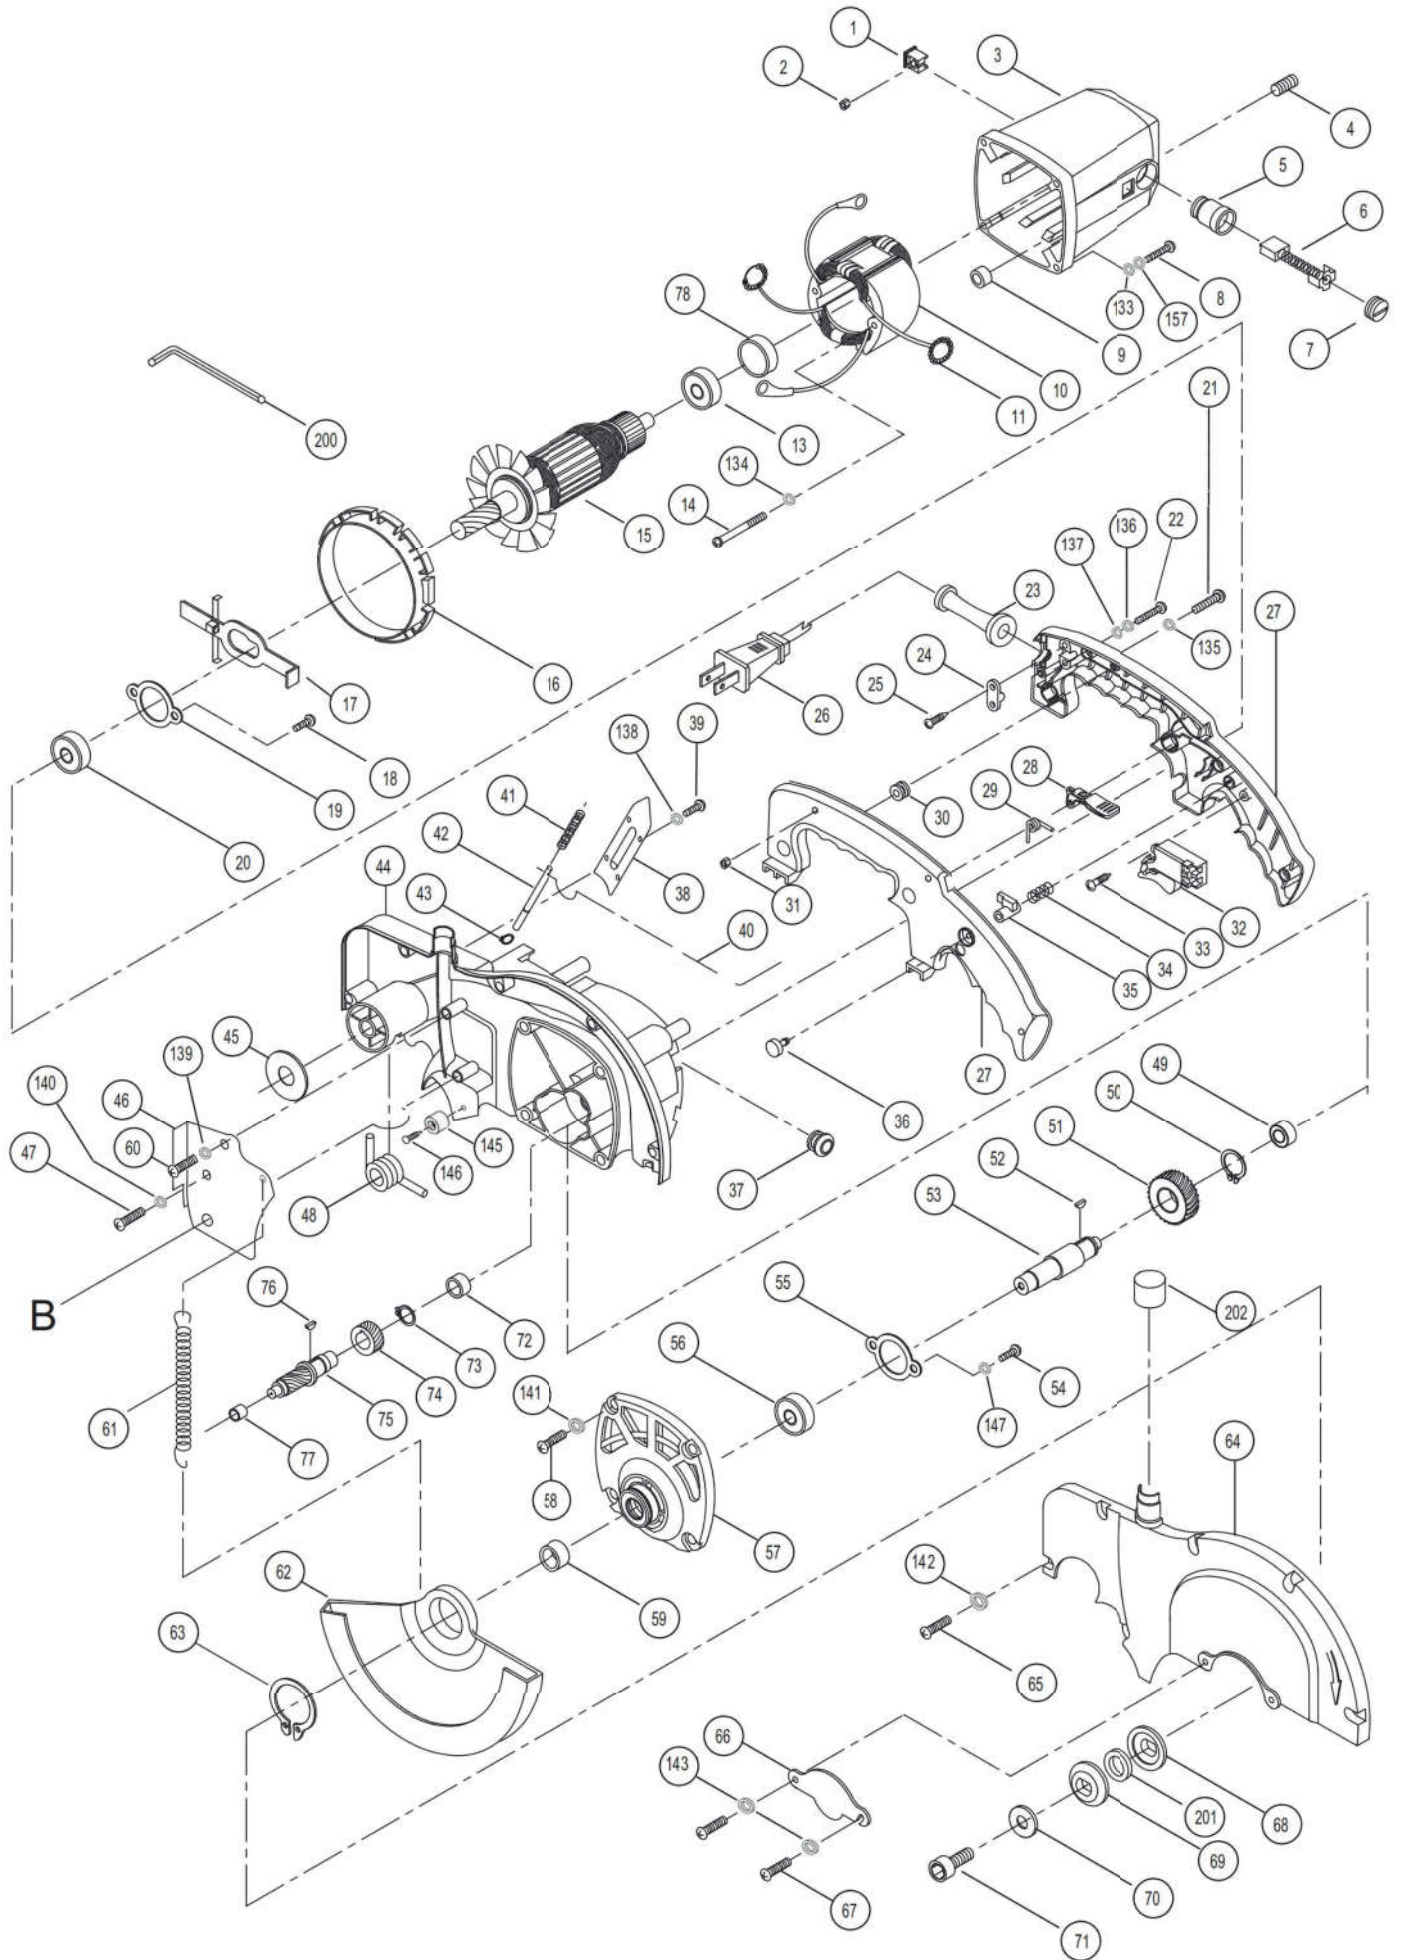

Dry Miter Cutter 9410ND

Dry Miter Cutter 9410ND